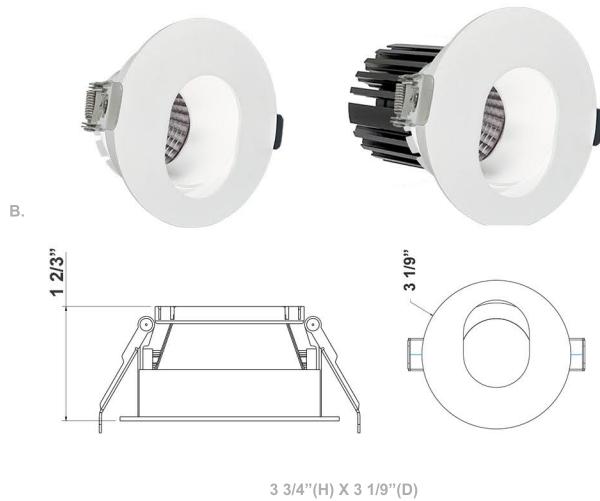

# 3" Architectural Winged Slot Recessed Lights

## Wattage

10W